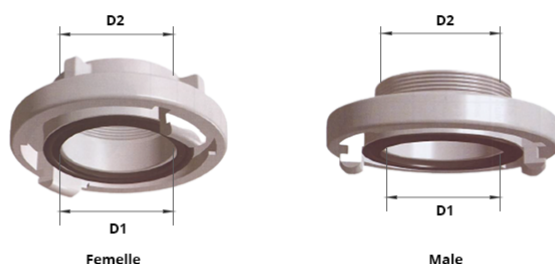

## Jonction femelle/male STORZ

### Jonction femelle/male STORZ

**Matière : Aluminium**  
**Pression nominale de service : 16 bars**

Code	Référence	D1	D2	Poids
<b>FEMELLE</b>				
008711	JONCT STZ ALU 25F3/4	25mm	FEM 3/4	0
008712	JONCT STZ ALU 25F1"	25mm	FEM 1"	0.08
008760	JONCT STZ ALU 32F1"1/4	32mm	FEM 1"1/4	
027351	JONCT STZ ALU 32F1"	32mm	FEM 1"	
027352	JONCT STZ ALU 38F1"1/4	38mm	FEM 1"1/4	
027353	JONCT STZ ALU 38F1"1/2	38mm	FEM 1"1/2	0.16
027354	JONCT STZ ALU 38F2"	38mm	FEM 2"	
027355	JONCT STZ ALU 52F1"	52mm	FEM 1"	0
027356	JONCT STZ ALU 52F1"1/4	52mm	FEM 1"1/4	0
019219	JONCT STZ ALU 52F1"1/2	52mm	FEM 1"1/2	0
019220	JONCT STZ ALU 52F2"	52mm	FEM 2"	0.26
027357	JONCT STZ ALU 52F2"1/2	52mm	FEM 2"1/2	0
027358	JONCT STZ ALU 65F2"	65mm	FEM 2"	0
027359	JONCT STZ ALU 65F2"1/2	65mm	FEM 2"1/2	0
008714	JONCT STZ ALU 75F2"	75mm	FEM 2"	0
027360	JONCT STZ ALU 65F3"	65mm	FEM 3"	
027362	JONCT STZ ALU 75F2"1/2	75mm	FEM 2"1/2	0
008715	JONCT STZ ALU 75F3"	75mm	FEM 3"	0.42
027363	JONCT STZ ALU 100F4"	100mm	FEM 4"	
027364	JONCT STZ ALU 110F4"	110mm	FEM 4"	1.26
027365	JONCT STZ ALU 110F4"1/2	110mm	FEM 4"1/2	
027366	JONCT STZ ALU 125F4"	125mm	FEM 4"	
027367	JONCT STZ ALU 125F5"	125mm	FEM 5"	
027368	JONCT STZ ALU 150F6"	150mm	FEM 6"	0
<b>MALE</b>				
027369	JONCT STZ ALU 25M3/4	25mm	MALE 3/4	
027370	JONCT STZ ALU 25M1"	25mm	MALE 1"	0.07
027371	JONCT STZ ALU 32M1"	32mm	MALE 1"	
027372	JONCT STZ ALU 38M1"1/4	38mm	MALE 1"1/4	
027373	JONCT STZ ALU 38M1"1/2	38mm	MALE 1"1/2	0.14
027374	JONCT STZ ALU 52M1"	52mm	MALE 1"	
027375	JONCT STZ ALU 52M1"1/4	52mm	MALE 1"1/4	0
027376	JONCT STZ ALU 52M1"1/2	52mm	MALE 1"1/2	0
027377	JONCT STZ ALU 52M2"	52mm	MALE 2"	0.21
027378	JONCT STZ ALU 52M2"1/2	52mm	MALE 2"1/2	
027379	JONCT STZ ALU 65M1"1/2	65mm	MALE 1"1/2	
027380	JONCT STZ ALU 65M2"	65mm	MALE 2"	